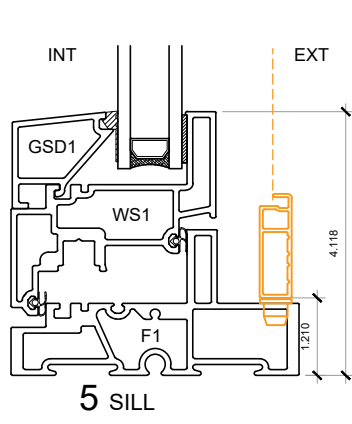

OUTSWING WINDOW

4" = 1'-0"

INSWING WINDOW