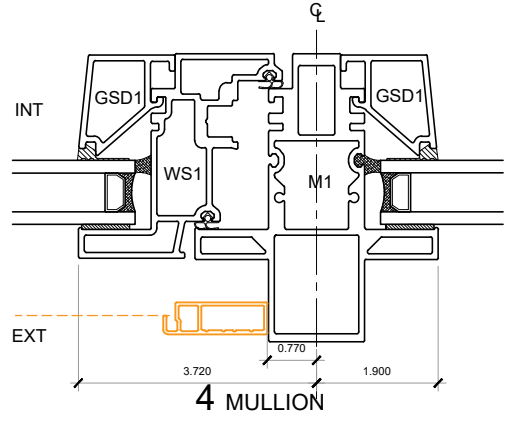

OUTSWING WINDOW

4" = 1'-0"

INSWING WINDOW