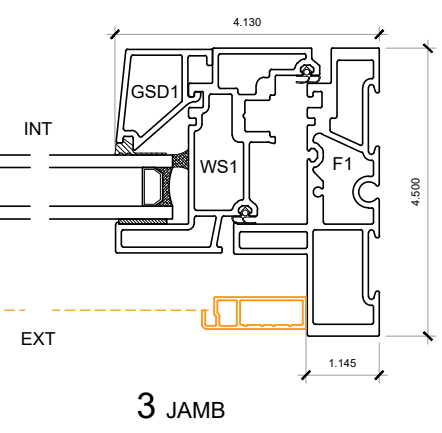

OUTSWING WINDOW

4" = 1'-0"

INSWING WINDOW