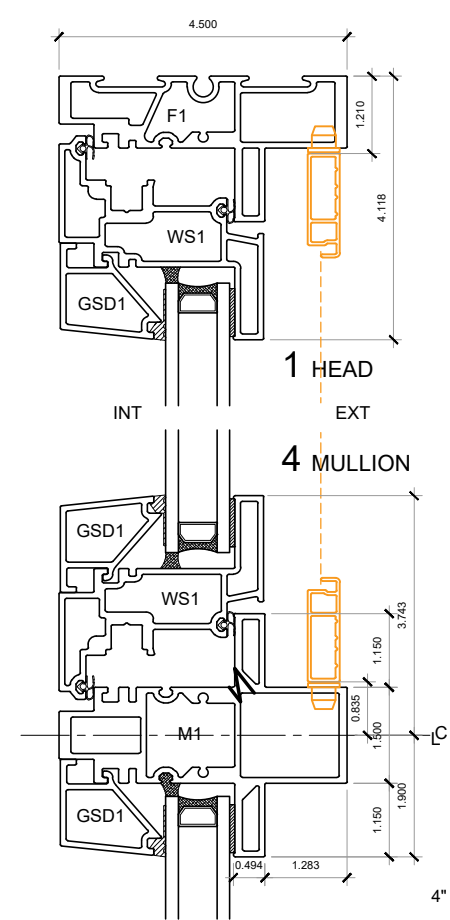

OUTSWING WINDOW

4" = 1'-0"

INSWING WINDOW