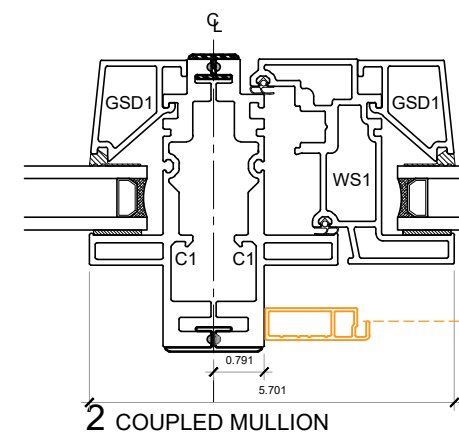

OUTSWING WINDOW

4" = 1'-0"

INSWING WINDOW