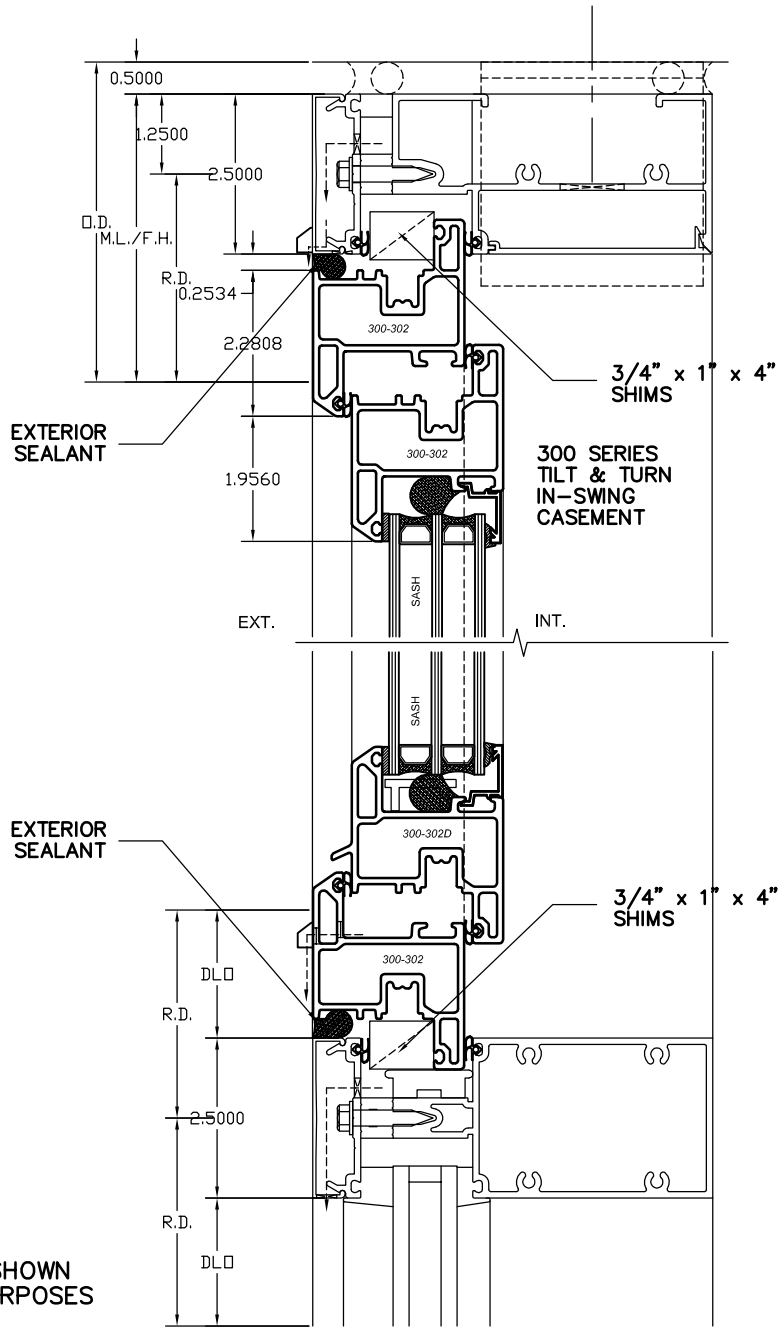

NOTE:
 CURTAIN WALL PROFILES SHOWN
 ARE FOR ILLUSTRATIVE PURPOSES
 ONLY.
 CASCADIA FIBERGLASS VENT
 ADAPTER CAN BE UTILIZED WITH
 MANY COMMON CURTAIN WALL
 SYSTEMS.

SECTION

October 08 2013 3:11 PM

CASCADIA WINDOWS LTD.
 2700 GLOUCESTER WAY
 LANGLEY, BC CANADA, V4W 3T5

SERIES:		SERIES 300 TILT & TURN WINDOW CURTAIN WALL VENT ADAPTER		DRAWING NO.:
DRAWING TITLE:		DOUBLE GLAZED UNIT		PROJECT NO.:
ISSUE	DESCRIPTION	DATE	SCALE: N.T.S.	
			DATE: 08 OCT 2013	
			DRAWN BY:	
			CHECKED BY:	

SERIES: SERIES 300 TILT & TURN WINDOW CURTAIN WALL VENT ADAPTER			DRAWING NO.:
DRAWING TITLE: TRIPLE GLAZED UNIT			PROJECT NO.:
ISSUE	DESCRIPTION	DATE	SCALE: N.T.S.
			DATE: 08 OCT 2013
			DRAWN BY:
			CHECKED BY: