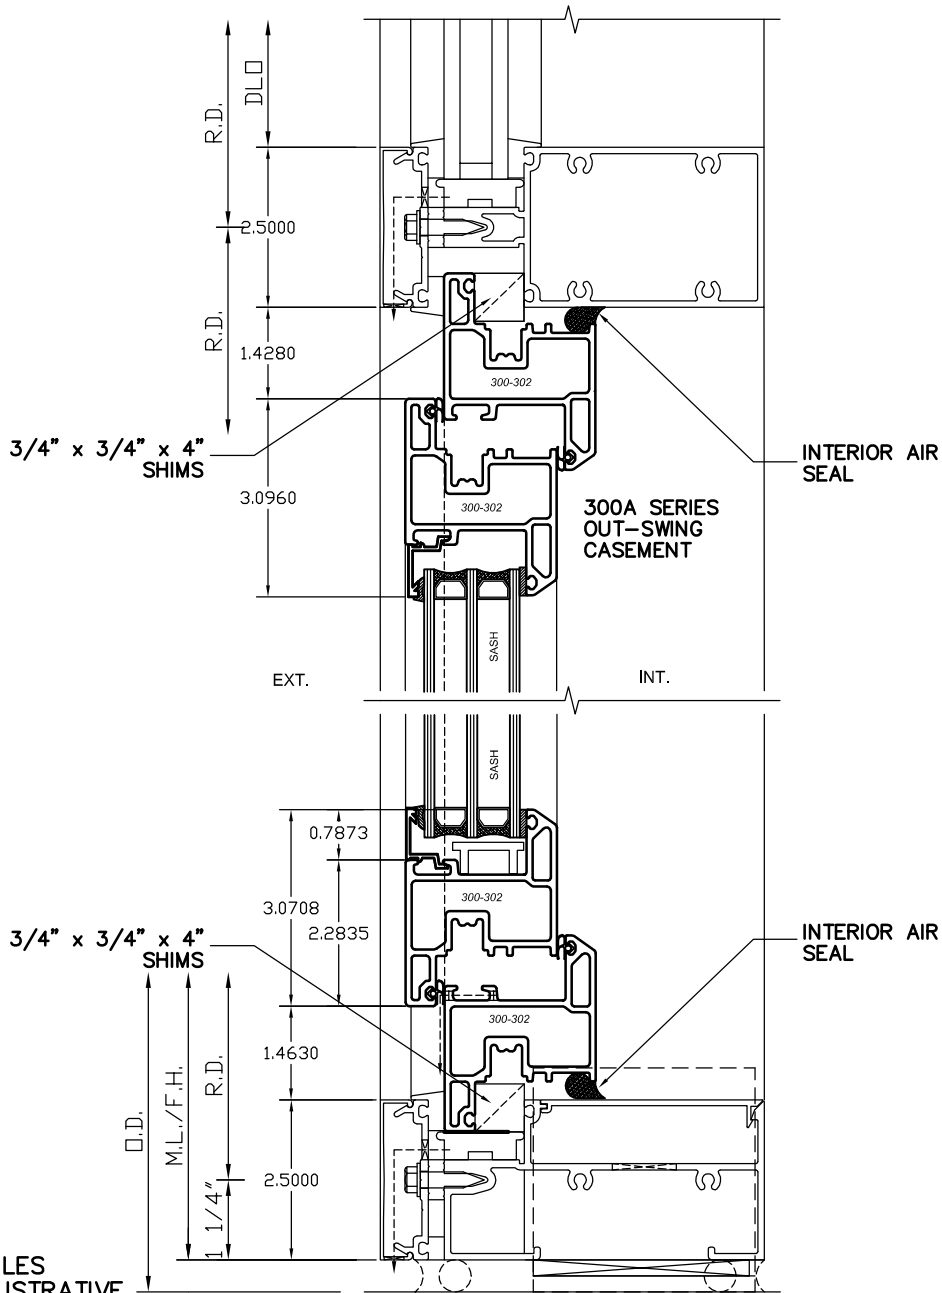

**NOTE:**

CURTAIN WALL PROFILES SHOWN ARE FOR ILLUSTRATIVE PURPOSES ONLY. CASCADIA FIBERGLASS VENT ADAPTER CAN BE UTILIZED WITH MANY COMMON CURTAIN WALL SYSTEMS.

**SECTION**

October 08 2013 2:41 PM

CASCADIA WINDOWS LTD.  
2700 GLOUCESTER WAY  
LANGLEY, BC CANADA, V4W 3T5

SERIES: <b>SERIES 300A CURTAIN WALL VENT ADAPTER</b>			DRAWING NO.:
DRAWING TITLE: <b>DOUBLE GLAZED UNIT</b>			PROJECT NO.:
ISSUE	DESCRIPTION	DATE	SCALE: N.T.S.
			DATE: 08 OCT 2013
			DRAWN BY:
			CHECKED BY:

SERIES: <b>SERIES 300A CURTAIN WALL VENT ADAPTER</b>			DRAWING NO.:
DRAWING TITLE: <b>TRIPLE GLAZED UNIT</b>			PROJECT NO.:
ISSUE	DESCRIPTION	DATE	SCALE: N.T.S.
			DATE: 08 OCT 2013
			DRAWN BY:
			CHECKED BY: