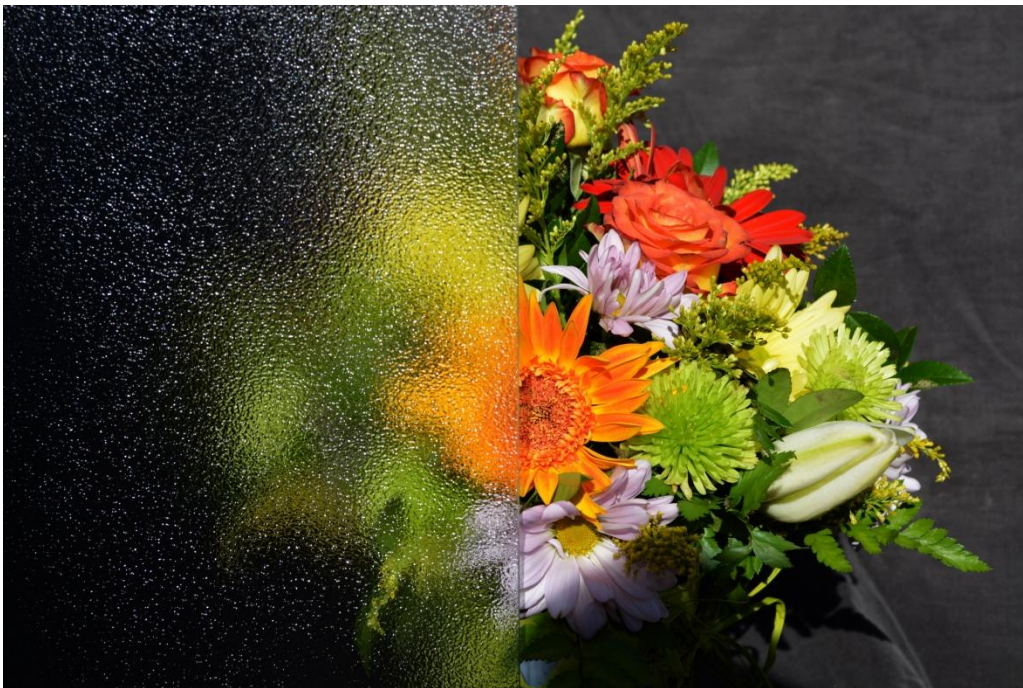

- Delta Frost
- Glue Chip
- Cross Reed
- 42 Clear
- Seedy/Reamy
- Rain
- Narrow Reed
- Satin Etch
- White Laminated

Cascadia partners with Cardinal IG in Hood River, OR for insulated glass units and other Patterned Glass options may be available as offered by Cardinal. Rain, Reed and Cross Reed require the rough surface facing out on the # 1 or # 4 surface of an IG unit in order to get a good seal. All other pattern options have the rough surface glazed to the inside of the IG unit, # 2 or # 3 surface.

Please consult with your Cascadia representative for more information.

P516 Obscure

Delta Frost

Rain

Glue Chip

Narrow Reed

Cross Reed

Satin Etch