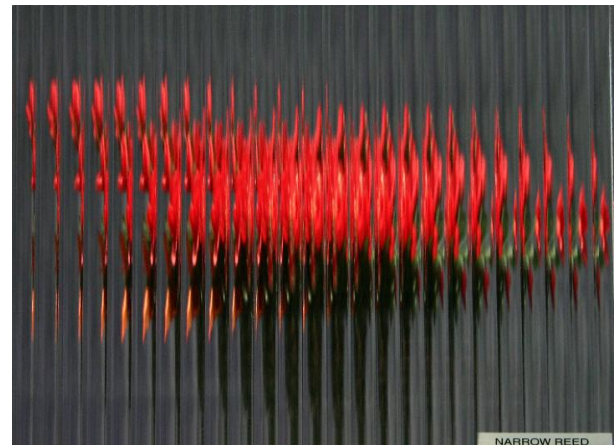

- Delta Frost
- Glue Chip
- Cross Reed
- 42 Clear
- Seedy/Reamy
- Rain
- Narrow Reed
- Satin Etch
- White Laminated

Cascadia partners with Cardinal IG in Hood River, OR for insulated glass units and other Patterned Glass options may be available as offered by Cardinal. Rain, Reed and Cross Reed require the rough surface facing out on the # 1 or # 4 surface of an IG unit in order to get a good seal. All other pattern options have the rough surface glazed to the inside of the IG unit, # 2 or # 3 surface.

Please consult with your Cascadia representative for more information.

P516 Obscure

Delta Frost

Rain

Glue Chip

Narrow Reed

Cross Reed

Satin Etch

42 Clear

Images not available for White Lami

Obscured Glass Thickness and Sheet Size

Pattern	Available Glass Thickness (mm)	Max Sheet Size (in)
Satin-Etch	3.9	72x96
P516	4.7	72x96
Glue Chip	4.7	60x84
#42 Clear	3.9	59x79
Narrow Reed	3.9	60x96
Rain	3.9,4.7	60x96
Cross Reed 5/8"	3.9	59x79
Delta Frost	3.9	72x96
White Lami	6.0	72x96