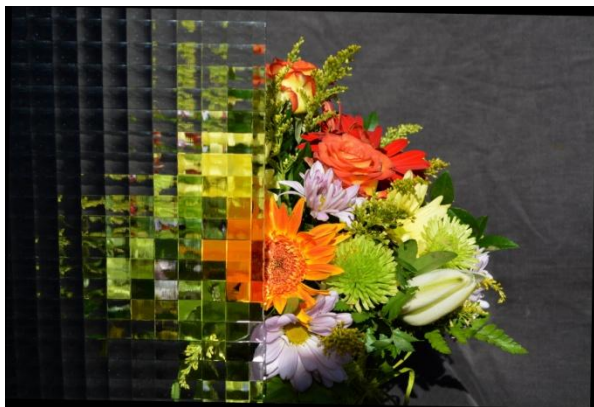

- Delta Frost
- Glue Chip
- Cross Reed
- 42 Clear
- Seedy/Reamy
- Rain
- Narrow Reed
- Satin Etch
- White Laminated

Cascadia partners with Cardinal IG in Hood River, OR for insulated glass units and other Patterned Glass options may be available as offered by Cardinal. Rain, Reed and Cross Reed require the rough surface facing out on the # 1 or # 4 surface of an IG unit in order to get a good seal. All other pattern options have the rough surface glazed to the inside of the IG unit, # 2 or # 3 surface.

Please consult with your Cascadia representative for more information.

P516 Obscure

Delta Frost

Rain

Glue Chip

Narrow Reed

Cross Reed

Satin Etch