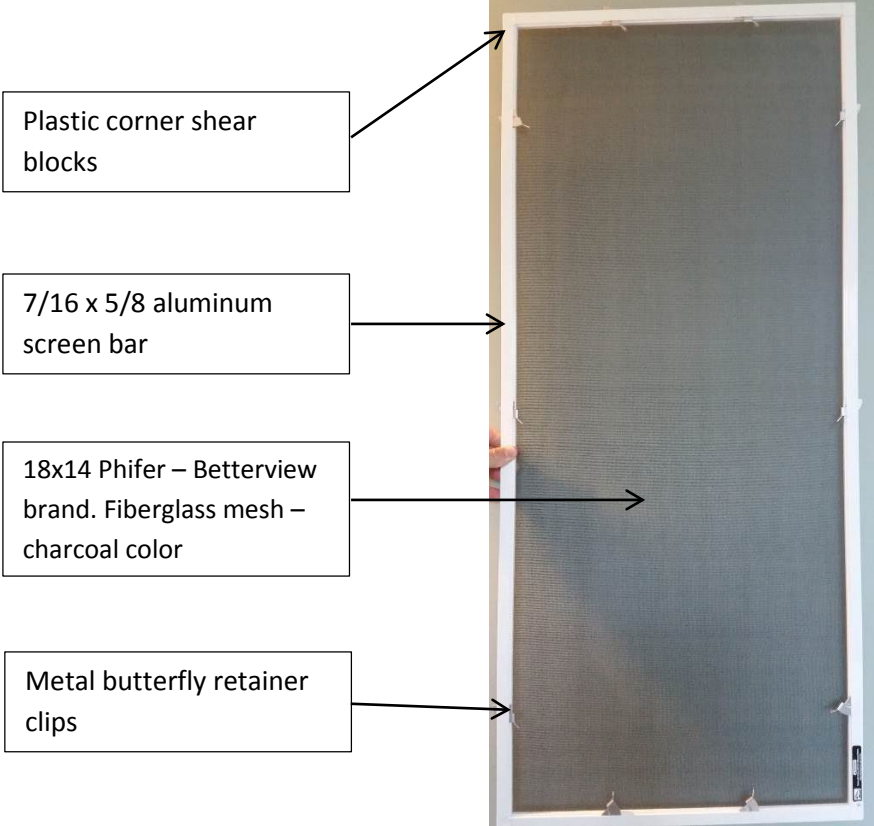

325 Series Standard Insect Screen Product Information Sheet

Window corner shown
without screen installed
Interior view

Window corner shown
with screen installed
Interior view