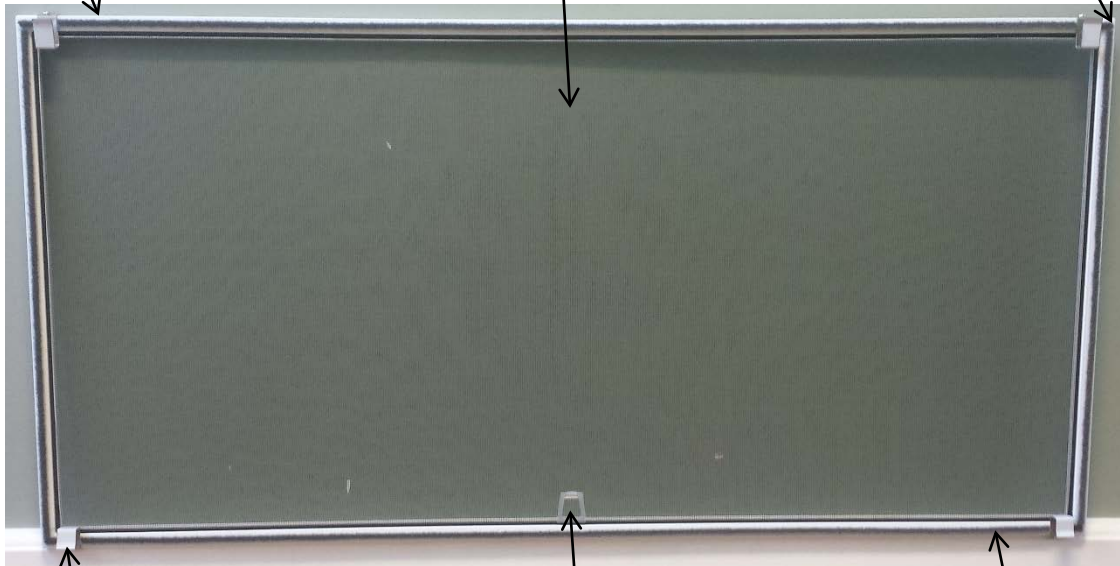

300 Series Standard Insect Screen Product Information Sheet

7/16 x 5/8 aluminum
screen bar

18x14 Phifer – Betterview brand.
Fiberglass mesh – charcoal color

Plastic corner
shear blocks

Stainless Steel Retainer Clips
Bottom clips are shorter than top clips

Plastic pull tab

Perimeter Gasket

Window corner shown
without screen installed
exterior view

Window corner shown
with screen installed
exterior view